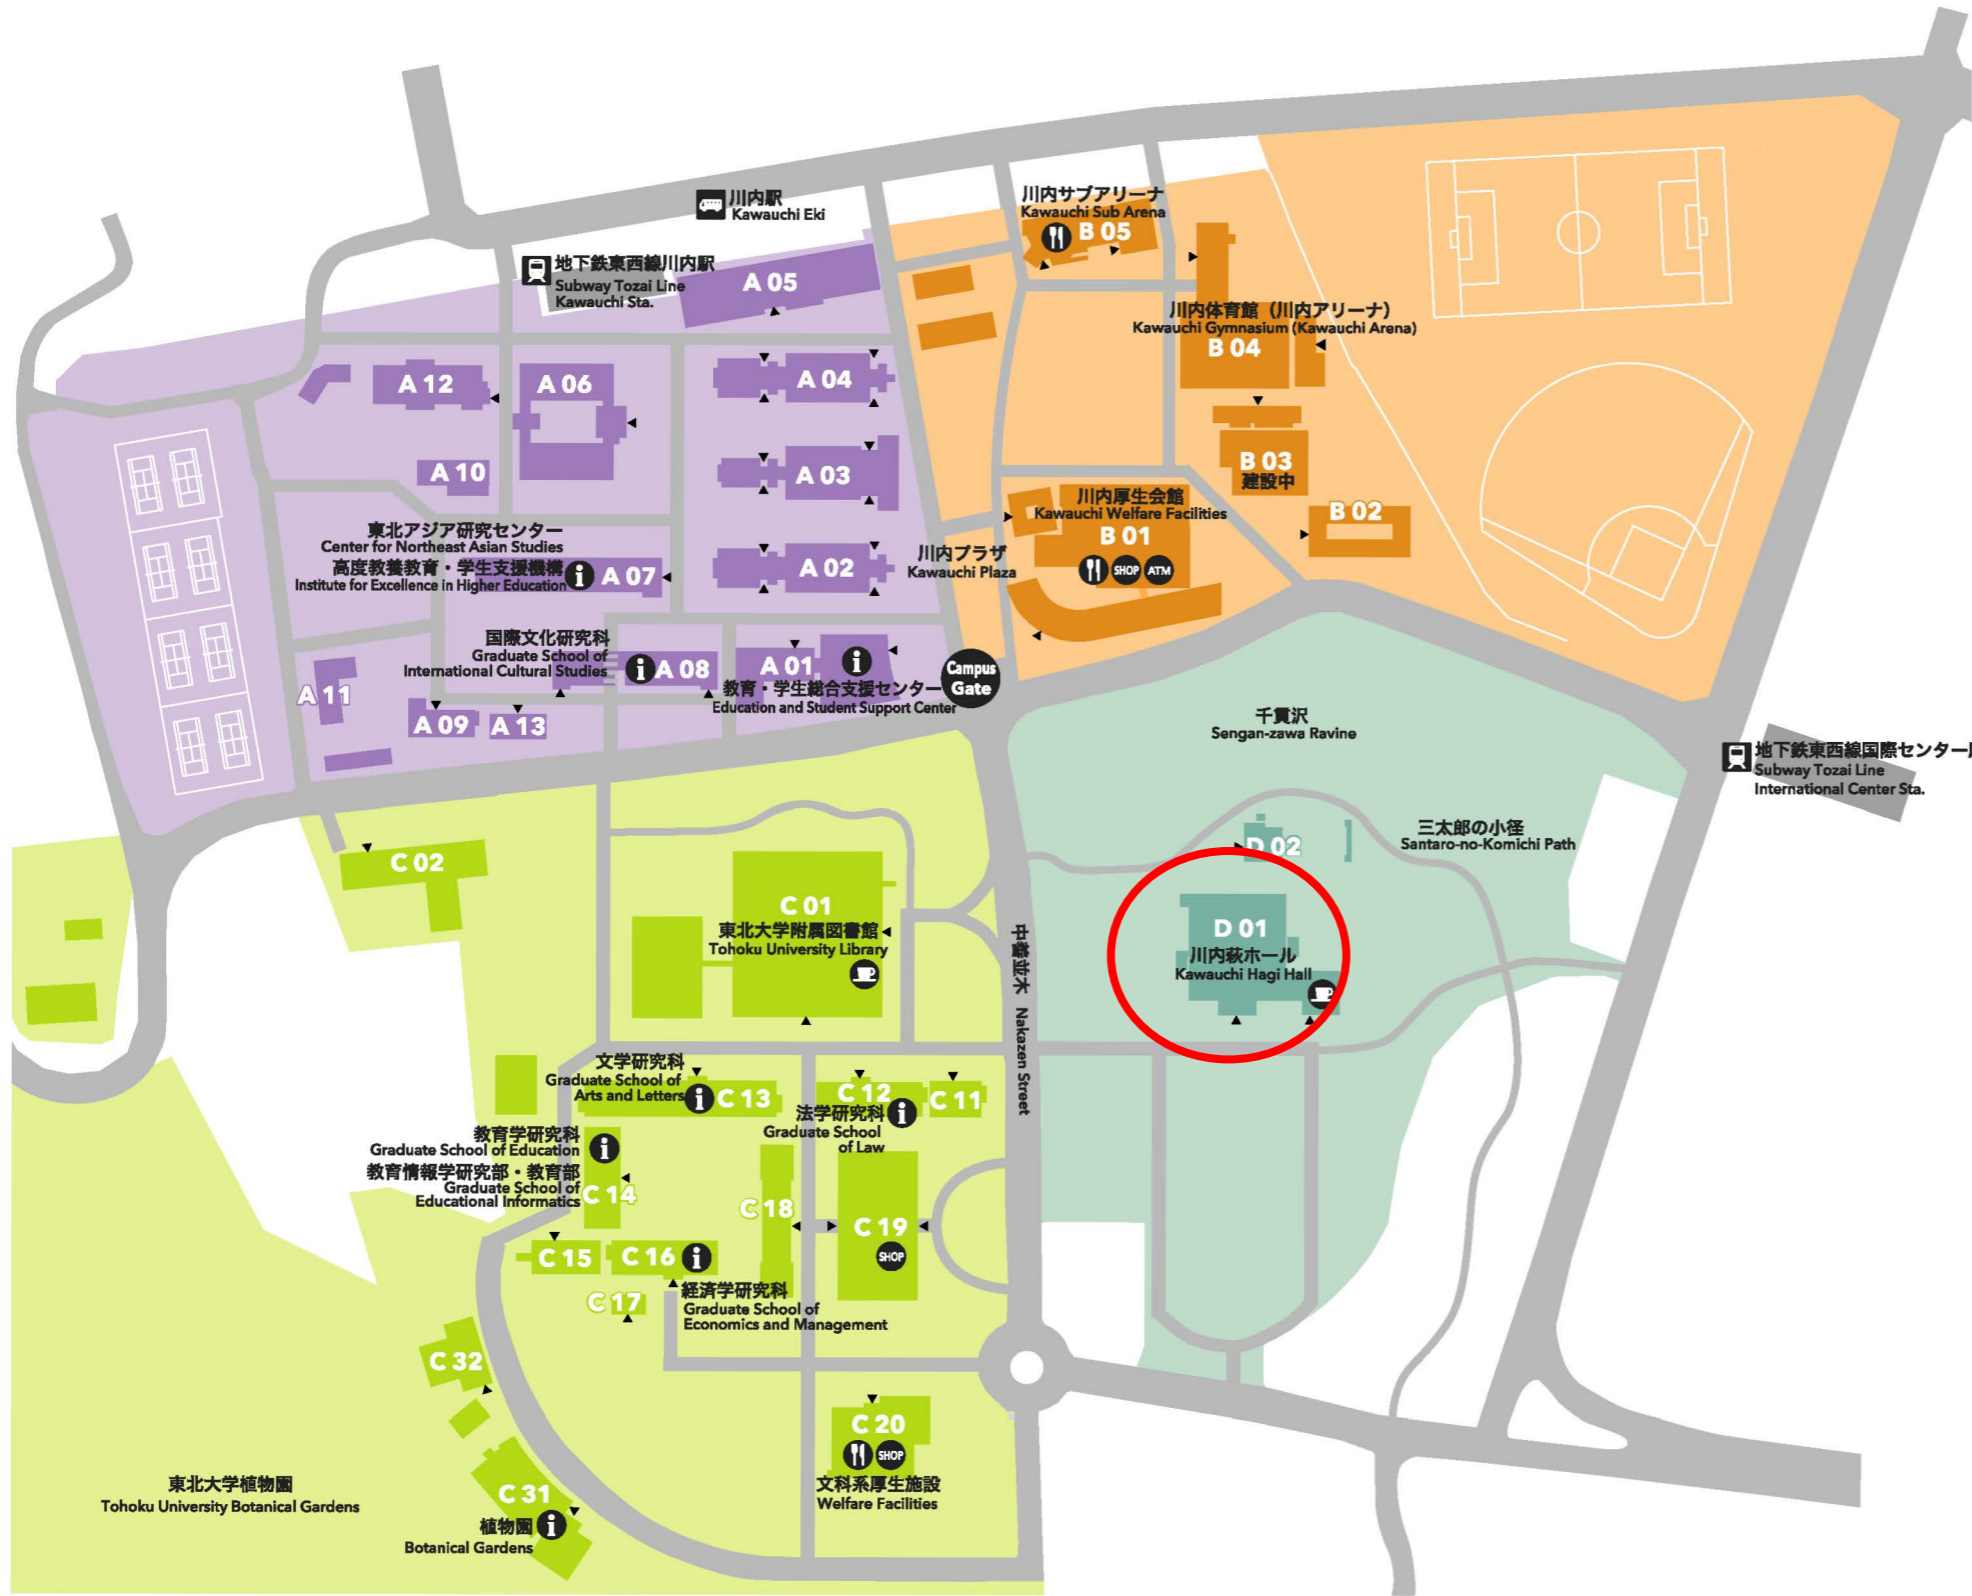

東北大学 川内キャンパス

TOHOKU UNIVERSITY Kawauchi Campus

- A 01 教育・学生総合支援センター Education and Student Support Center - A 02 講義棟A棟 Lecture Rooms A - A 03 講義棟B棟 Lecture Rooms B - A 04 講義棟C棟 Lecture Rooms C - A 05 マルチメディア教育研究棟 (教育情報基盤センター) Multimedia Education and Research Complex (Center for Information Technology in Education) - A 06 学生実験棟 Student Laboratories - A 07 川北合同研究棟 Kawakita Research Forum (高度教養教育・学生支援機構/東北アジア研究センター) (Institute for Excellence in Higher Education / Center for Northeast Asian Studies) - A 08 国際文化研究棟 Graduate School of International Cultural Studies - A 09 保健管理センター Student Health Care Center - A 10 教育研究基盤支援棟4 Education and Research Base Support Building 4 - A 11 教育研究基盤支援棟5 Education and Research Base Support Building 5 - A 12 国際交流棟 International Exchange Building - A 13 学生相談所 University Counseling Center	- B 01 川内厚生会館 Kawauchi Welfare Facilities - B 02 川内サークル部室棟 Kawauchi Circle and Club Building - B 03 川内課外活動共用施設 (川内ホール) Kawauchi Extracurricular Activity Shared Facilities (Kawauchi Hall) - B 04 川内体育館 (川内アリーナ) Kawauchi Gymnasium (Kawauchi Arena) - B 05 川内サブアリーナ Kawauchi Sub Arena
- C 01 東北大学附属図書館 Tohoku University Library - C 02 入試センター Admission Center - C 11 文・法合同研究棟 Arts and Letters / Law Joint Building - C 12 法学研究科棟 Graduate School of Law - C 13 文学研究科棟 Graduate School of Arts and Letters - C 14 文科系総合研究棟 (教育学研究科) New Humanities Building (Graduate School of Education) - C 15 文科系合同研究棟 Humanities Building - C 16 経済学研究科棟 Graduate School of Economics and Management - C 17 経済学研究科演習室 Seminar Rooms - C 18 中講義棟 Lecture Rooms - C 19 文科系総合講義棟 Lecture Rooms - C 20 文科系厚生施設 (メイプルパーク川内) Welfare Facilities (Maple Park Kawauchi) - C 31 植物園本館 Botanical Gardens (Garden Hall) - C 32 植物園津田記念館 Tsuda Memorial Herbarium	- D 01 百周年記念会館 (川内萩ホール) Centennial Hall (Kawauchi Hag Hall) - D 02 弓道場 Japanese Archery Field

キャンパス内全面禁煙
No smoking on campus

N

0 10 30 50 100 200m

インフォメーション
Information

レストラン・カフェ
Restaurant・Cafe

カフェ
Cafe

物販店舗
Shop

ATM
Automated Teller Machine

バス停
Bus Stop

地下鉄
Subway